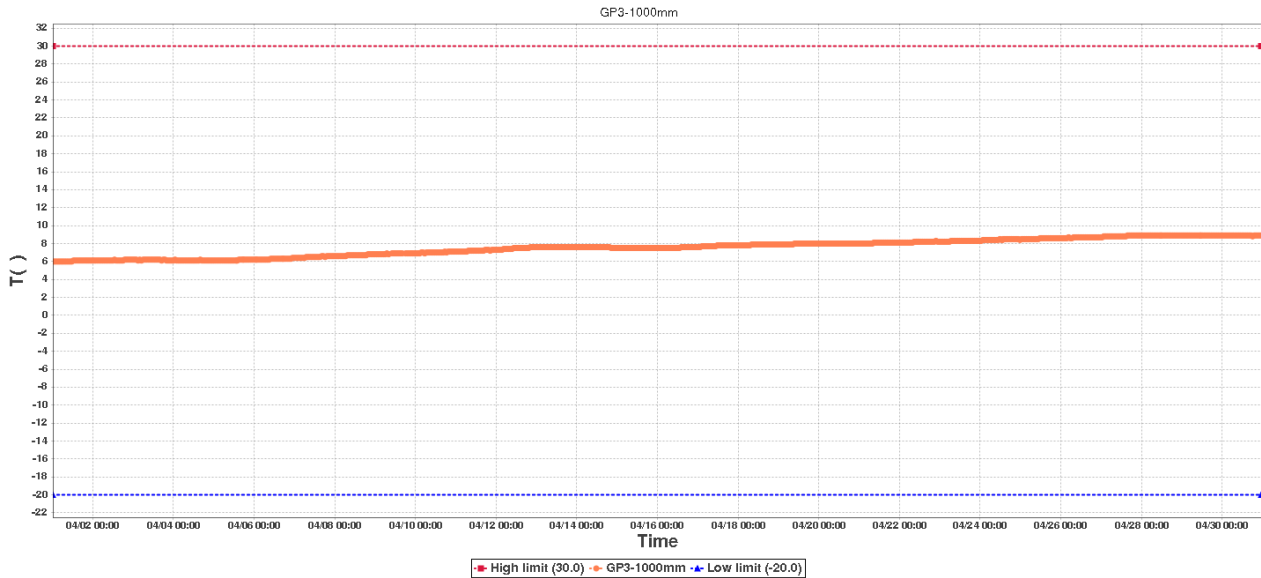

File Generated: 2020/05/02 10:00:24

Ground Prob-2 Data Log

Device Information

Device ID:	02849871144083001802	Device SUB-ID:	0
Device Name:	Ground Prob-2	Device Model:	RCW-600WiFi

Description:

Hours to monitor: 719.0

GP3-1000mmSummary

High limit:	30.0	Start Time:	2020/04/01 00:16:14(GMT+00:00)
Low limit:	-20.0	End Time:	2020/04/30 23:13:37(GMT+00:00)
Max:	8.9	Data Points:	724
Min:	6.0		
Average:	7.5		

GP4-AirSummary