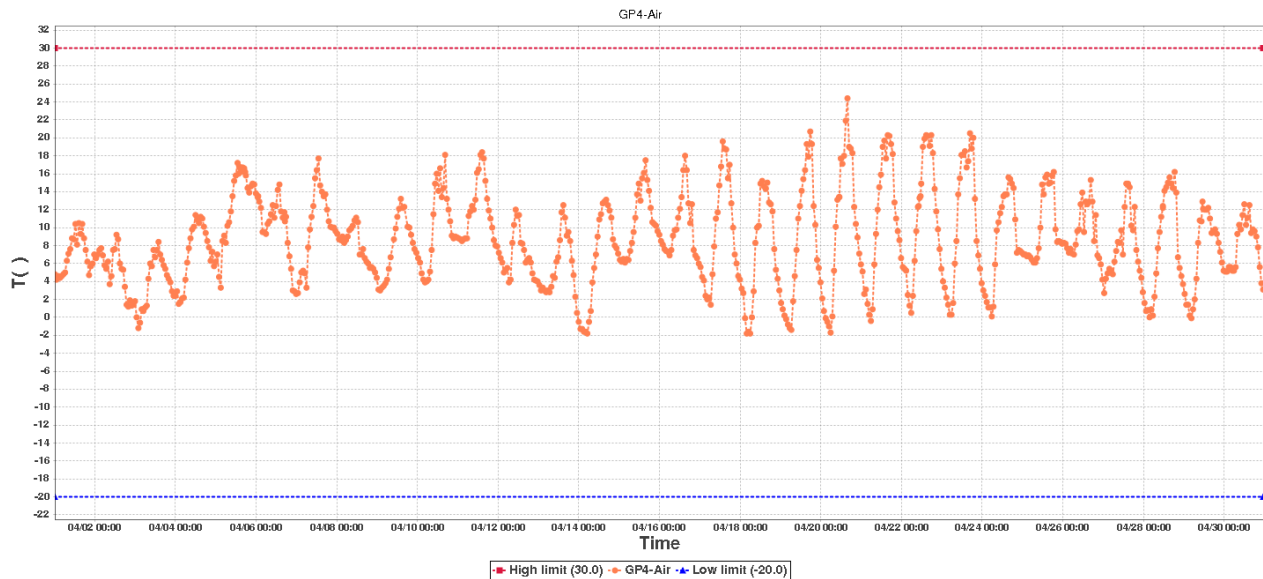

Data List

Logging Time	GP3-1000mm T( )	GP4-Air T( )
2020/04/30 23:13:37(GMT+00:00)	8.9	3.1
2020/04/30 22:12:24(GMT+00:00)	8.9	3.8
2020/04/30 21:11:11(GMT+00:00)	8.9	5.6
2020/04/30 20:10:01(GMT+00:00)	8.9	7.8
2020/04/30 19:08:52(GMT+00:00)	8.9	9.0
2020/04/30 18:07:38(GMT+00:00)	8.8	9.6
2020/04/30 17:06:26(GMT+00:00)	8.9	9.8
2020/04/30 16:05:15(GMT+00:00)	8.9	9.4
2020/04/30 15:04:03(GMT+00:00)	8.9	12.5
2020/04/30 14:02:50(GMT+00:00)	8.9	11.1
2020/04/30 13:01:36(GMT+00:00)	8.9	10.3
2020/04/30 12:00:22(GMT+00:00)	8.9	12.6
2020/04/30 10:59:11(GMT+00:00)	8.9	11.4
2020/04/30 09:58:00(GMT+00:00)	8.9	9.8
2020/04/30 08:56:46(GMT+00:00)	8.9	10.3
2020/04/30 07:55:35(GMT+00:00)	8.9	9.3
2020/04/30 06:53:05(GMT+00:00)	8.9	5.6
2020/04/30 05:51:51(GMT+00:00)	8.9	5.2
2020/04/30 04:50:37(GMT+00:00)	8.9	5.2
2020/04/30 03:49:24(GMT+00:00)	8.9	5.6
2020/04/30 02:48:13(GMT+00:00)	8.9	5.6
2020/04/30 01:47:02(GMT+00:00)	8.9	5.1
2020/04/30 00:45:48(GMT+00:00)	8.9	5.1
2020/04/29 23:44:35(GMT+00:00)	8.9	5.2
2020/04/29 22:43:22(GMT+00:00)	8.9	6.1
2020/04/29 21:42:08(GMT+00:00)	8.9	7.3
2020/04/29 20:40:58(GMT+00:00)	8.9	8.3
2020/04/29 19:39:53(GMT+00:00)	8.9	9.3
2020/04/29 18:38:39(GMT+00:00)	8.9	9.8
2020/04/29 17:37:26(GMT+00:00)	8.9	9.6
2020/04/29 16:36:13(GMT+00:00)	8.9	9.4
2020/04/29 15:35:02(GMT+00:00)	8.9	11.0
2020/04/29 14:33:49(GMT+00:00)	8.9	12.2
2020/04/29 13:32:36(GMT+00:00)	8.9	12.0
2020/04/29 12:31:25(GMT+00:00)	8.9	12.0
2020/04/29 11:30:12(GMT+00:00)	8.9	12.1